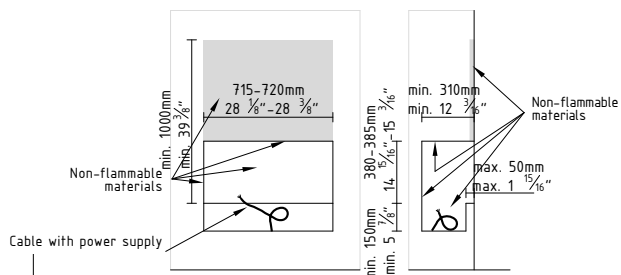

INSTALLATION:

www.PLANIKAFIRES.com

download PRODUCT INSTRUCTION