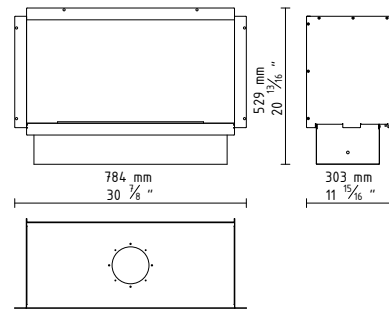

DIMENSIONS:

* BEV Technology – A patented process resulting in the clean burning of bio-ethanol fuel vapours.

TECHNICAL DATA:

Capacity: 2,75 L / [US] 0,7 gal / [UK] 0,6 gal

Burning time: ~5 h

Heat output: 4,0 kW / 13648 BTU

Net weight: 17 kg / 37 lbs

Air circulation: min. 1/h

Minimum room size:

please contact our Project Department for details

Power supply: 230 V / 115 V

Finish:

TOP: black powder coated steel.

CASING: black powder coated steel, galvanized steel.