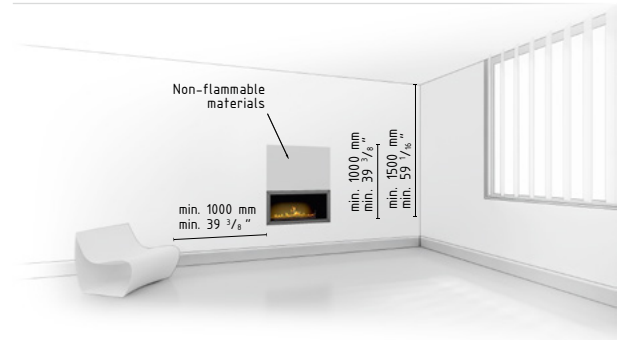

INDOOR INSTALLATION REQUIREMENTS: