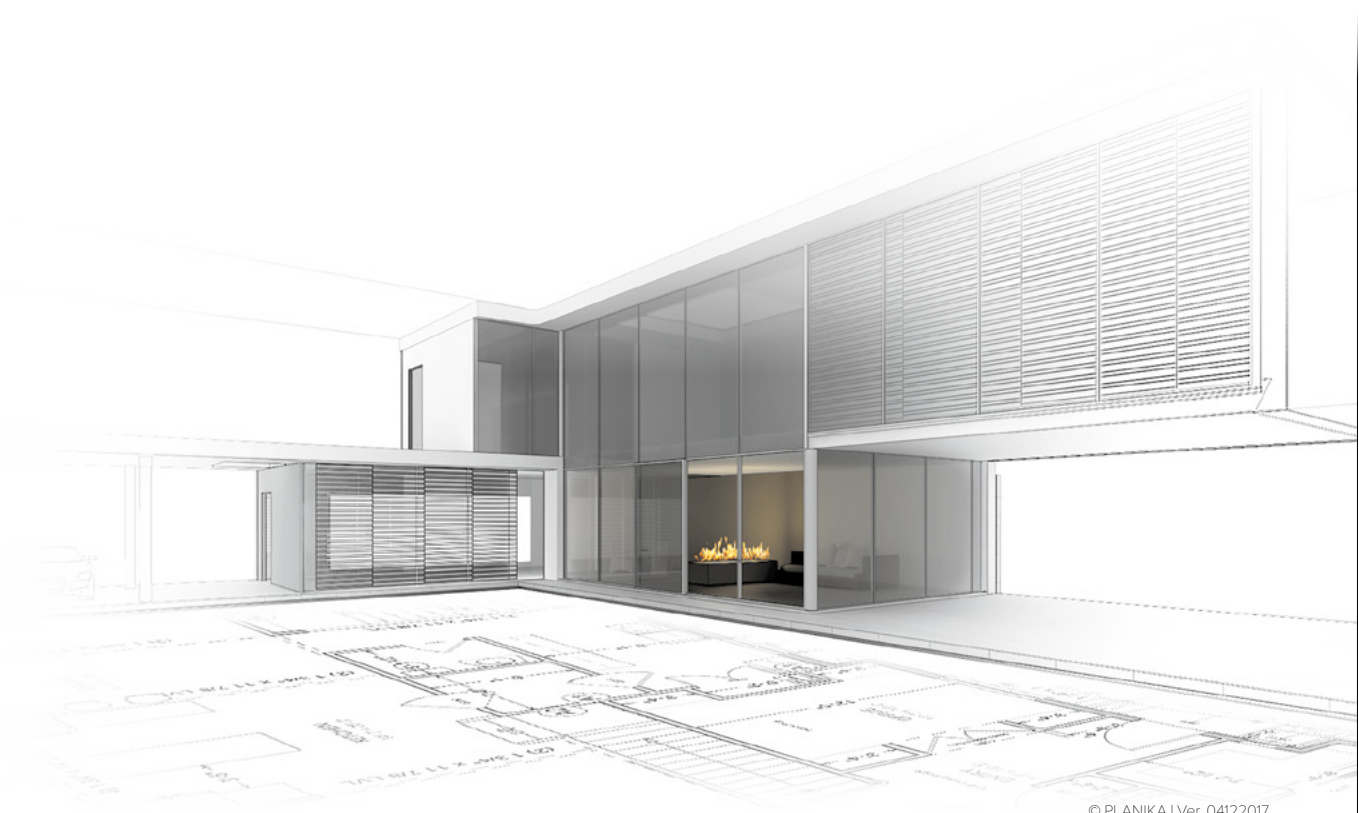

PushButtonFireplaces

intelligent fire

© PLANIKA | Ver. 04122017

PrimeFire PushButtonFireplaces

PrimeFire in casing

Enjoy natural flames without smoke, smell or ash
Ignite the fire with a single button

FEATURES:

- BEV* Technology
- No smell / no ash / no smoke
- Optional remote control
- Advanced safety sensors
- Automatic shutdown in case of errors
- Child Lock
- Advanced microprocessor
- Diode display
- Control panel
- Intuitive control
- 2 levels of flame height
- Easy installation
- No additional installation
- No additional ventilation required
- No chimney required
- Electrical connection required
- For indoor use
- Optional decorative accessories
- Eco-friendly
- Automatic fuel pump
- Fast Start

DIMENSIONS:

* BEV Technology – A patented process resulting in the clean burning of bio-ethanol fuel vapours.

TECHNICAL DATA:

Capacity: 2,75 L / [US] 0,7 gal / [UK] 0,6 gal

Burning time: ~5 h

Heat output: 4,0 kW / 13648 BTU