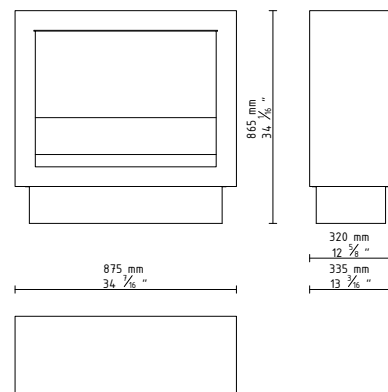

DIMENSIONS:

* BEV Technology – A patented process resulting in the clean burning of bio-ethanol fuel vapours.

TECHNICAL DATA:

Capacity: 2,75 L / [US] 0,7 gal / [UK] 0,6 gal

Burning time: ~5 h

Heat output: 4,0 kW / 13648 BTU

Net weight: 37,25 kg / 82 lbs

Air circulation: min. 1/h

Minimum room size:

please contact our Project Department for details

Power supply: 230 V / 115 V

Finish:

TOP: black powder coated steel,

CASING: lacquered MDF colour: white silk matt, black powder coated steel, brushed stainless steel,

GLASS SHIELD: tempered glass