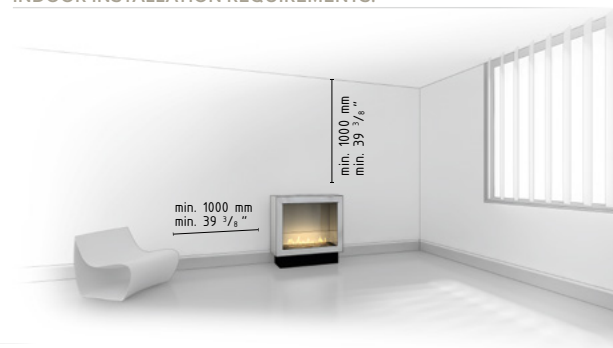

INDOOR INSTALLATION REQUIREMENTS:

download **PRODUCT INSTRUCTION**