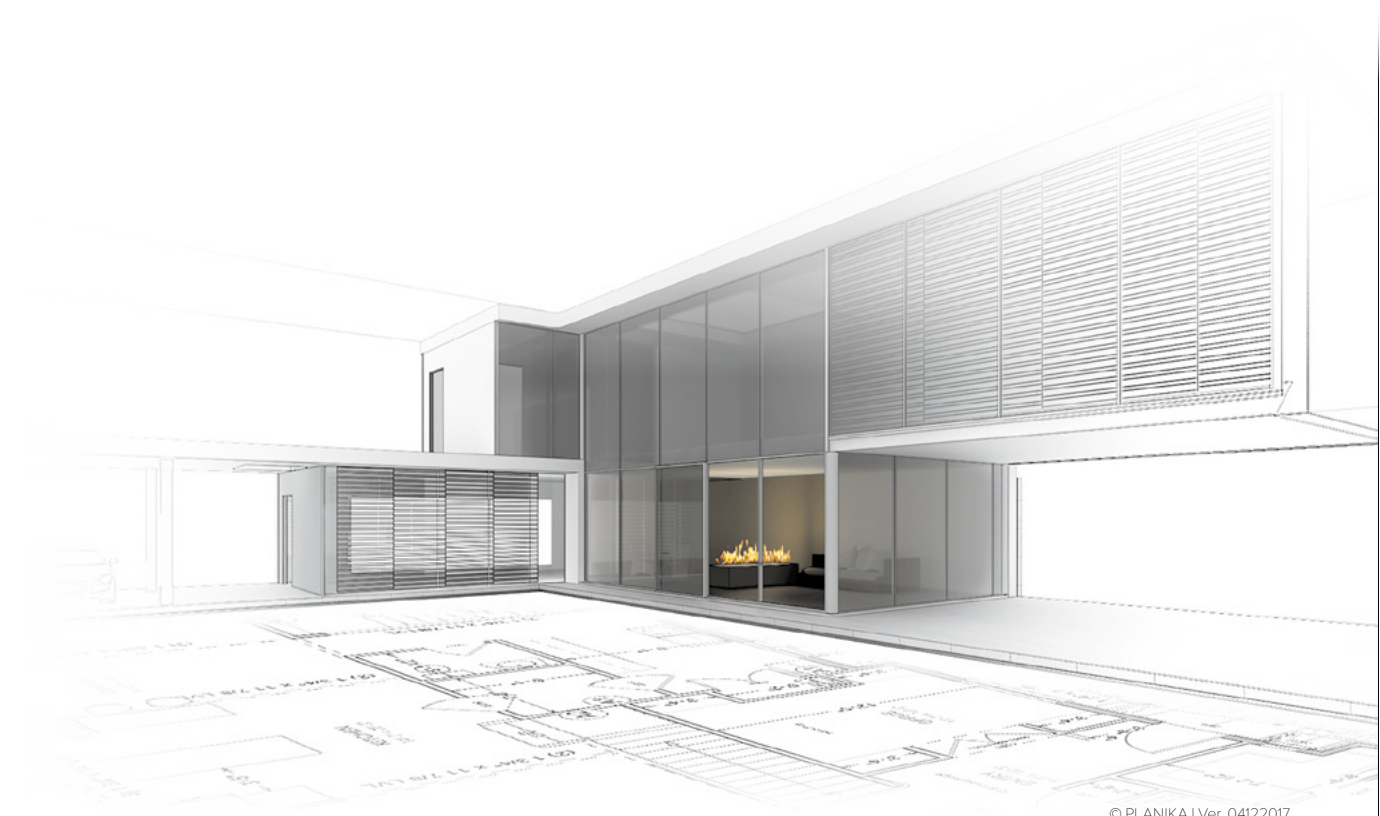

PushButtonFireplaces

intelligent fire

© PLANIKA | Ver. 04122017